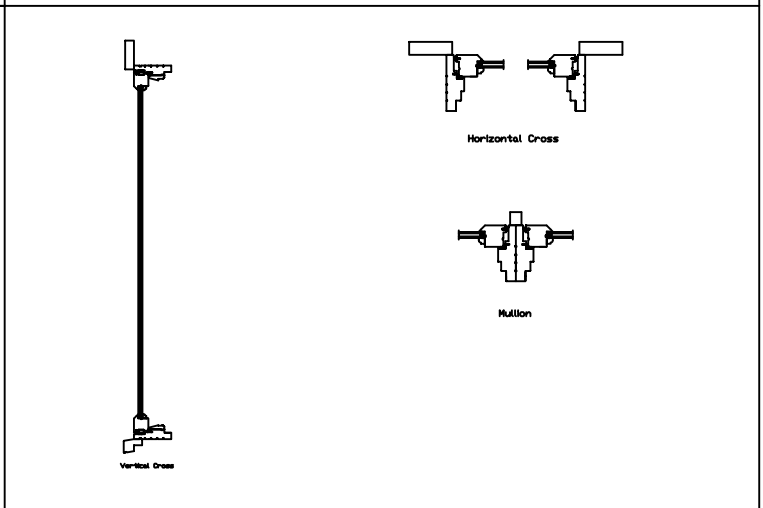

# Cross Sections for Milestone Series Window & Green Mountain Door

(Wood Exterior)

Milestone Double Hung

Double Hung Picture with Historic Sill Nose

Milestone Casement

Milestone Cmt./Awn. Picture with Historic Nose