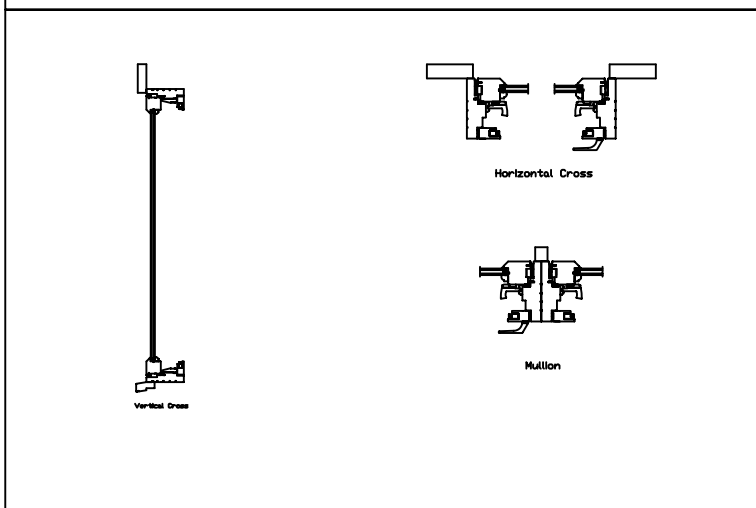

# Cross Sections for Milestone Series Window & Green Mountain Door

(Wood Exterior)

Milestone Double Hung

Double Hung Picture with Historic Sill Nose

Milestone Casement

Milestone Cmt./Awn. Picture with Historic Nose